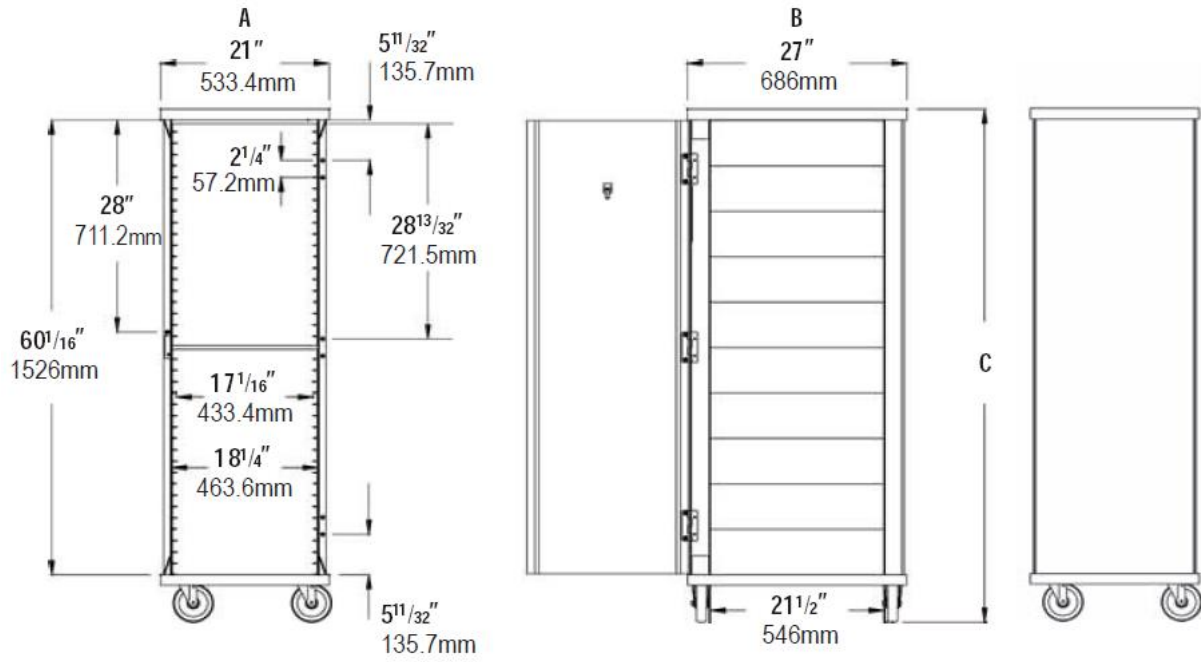

### Sterno Hot Box

Width		Length	
(in)	(mm)	(in)	(mm)
21	533	27	686

Pan Capacity	Approx. Ship Weight	
40	110	50